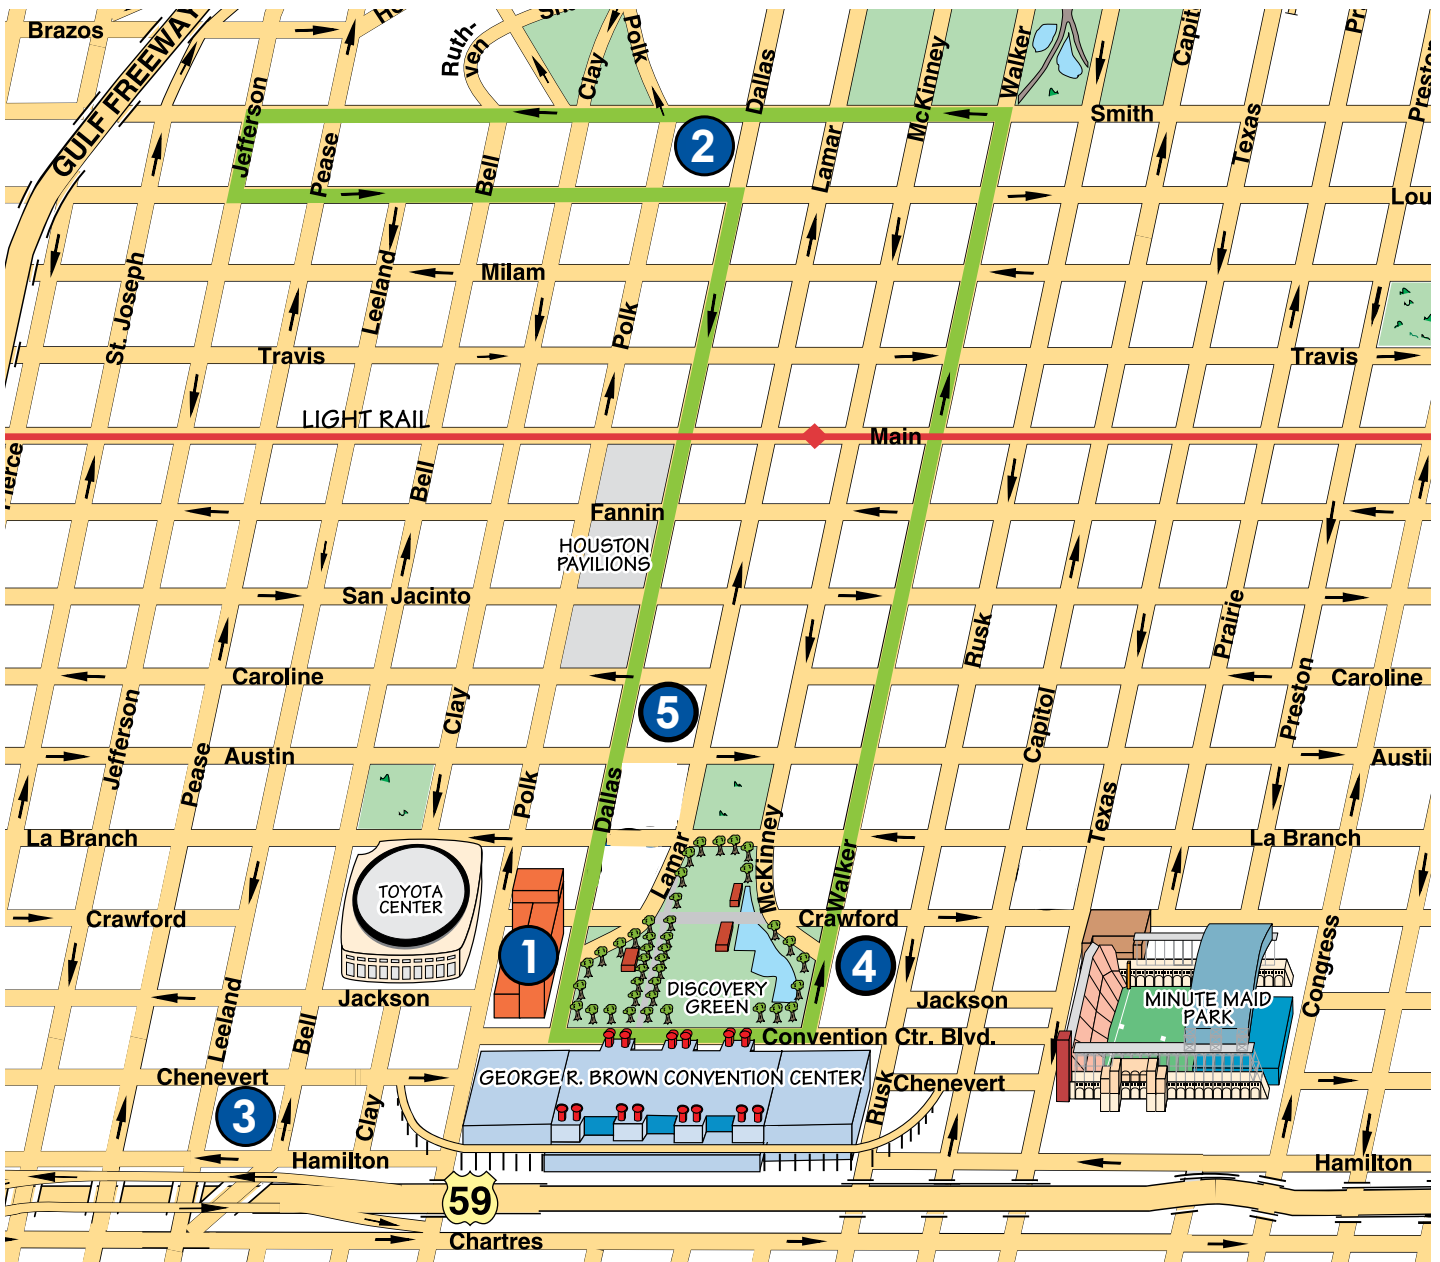

Greater Houston Dental Society Star of the South

Hotel Map

- 1 Hilton Americas - Houston (Headquarter Hotel)
- 2 Hyatt Regency Houston
- 3 Holiday Inn Express Downtown Conv. Center
- 4 Marriott Marquis Houston
- 5 Four Seasons Hotel Houston

GREENLINK ROUTE
See route highlighted above.

Monday - Friday
6:30 AM - 6:30 PM
Every 7-10 minutes